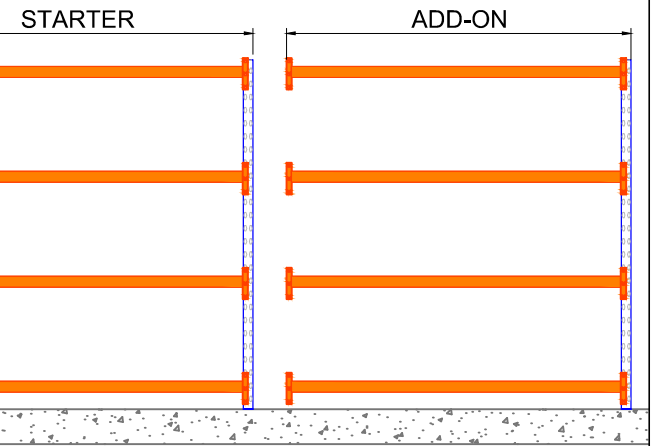

iMiSTEEL STORAGE RACK

LONGSPAN RACKING SYSTEM

STEEL DECKING-MEDIUM DUTY

(2.000mH x 2.000mL x 0.600mD @ 4Levels)

READILY AVAILABLE!!
"NO MINIMUM ORDER"

300kg - 400kg / Level Load Capacity

- Easy to transport, assembly, and dismantle
- Suitable for room height storage area
- Ideal for manual picking products
- Ideal for storage files, books, display item, etc.
- Durable materials and elegance look
- Lower price

CONTACT US

wepartner@imisteelstorage.com.ph; www.imisteelstorage.com.ph
TEL: (02) 7-585-4800, GLOBE: 0917-190-8383, SUN: 0933-503-3797