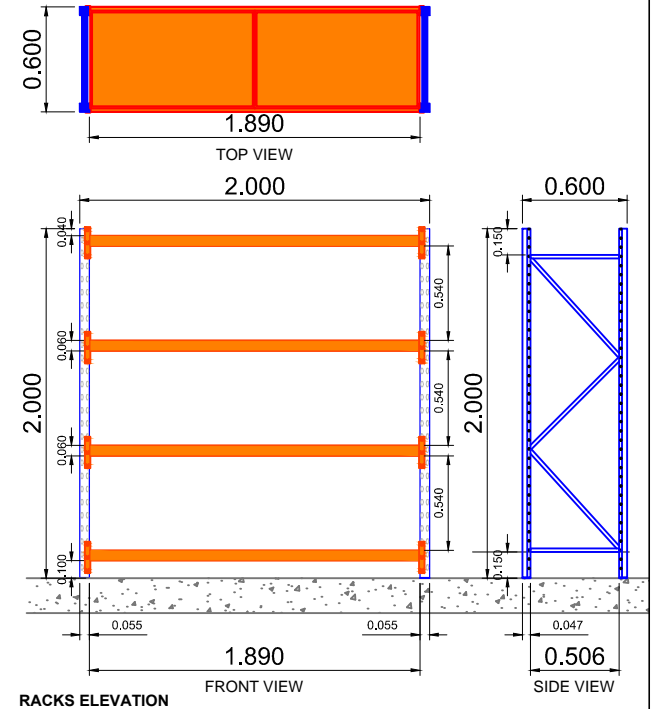

iMiSTEEL STORAGE RACK

LONGSPAN RACKING SYSTEM

STEEL DECKING-MEDIUM DUTY

(2.000mH x 2.000mL x 0.600mD @ 4Levels)

READILY AVAILABLE!!
"NO MINIMUM ORDER"

300kg - 400kg / Level Load Capacity

- Easy to transport, assembly, and dismantle
- Suitable for room height storage area
- Ideal for manual picking products
- Ideal for storage files, books, display item, etc.
- Durable materials and elegance look
- Lower price

CONTACT US

wepartner@imisteelstorage.com.ph; www.imisteelstorage.com.ph
TEL: (02) 7-585-4800, GLOBE: 0917-190-8383, SUN: 0933-503-3797