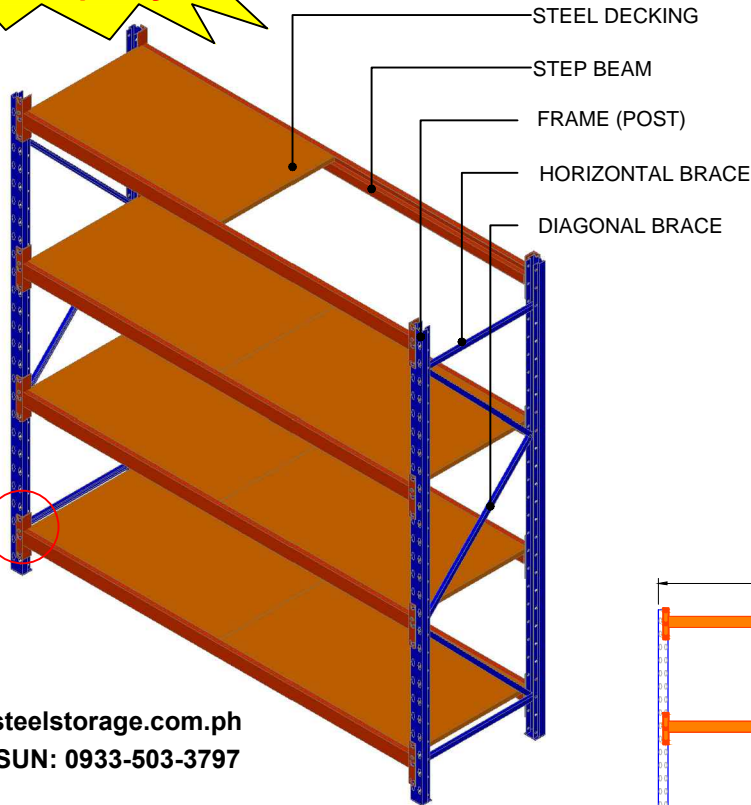

iMiSTEEL STORAGE RACK

LONGSPAN RACKING SYSTEM

STEEL DECKING-MEDIUM DUTY

(2.000mH x 2.000mL x 0.600mD @ 4Levels)

READILY AVAILABLE!!
"NO MINIMUM ORDER"

300kg - 400kg / Level Load Capacity

- Easy to transport, assembly, and dismantle
- Suitable for room height storage area
- Ideal for manual picking products
- Ideal for storage files, books, display item, etc.
- Durable materials and elegance look
- Lower price

ADJUSTABLE

CONTACT US

wepartner@imisteelstorage.com.ph; www.imisteelstorage.com.ph
TEL: (02) 7-585-4800, GLOBE: 0917-190-8383, SUN: 0933-503-3797