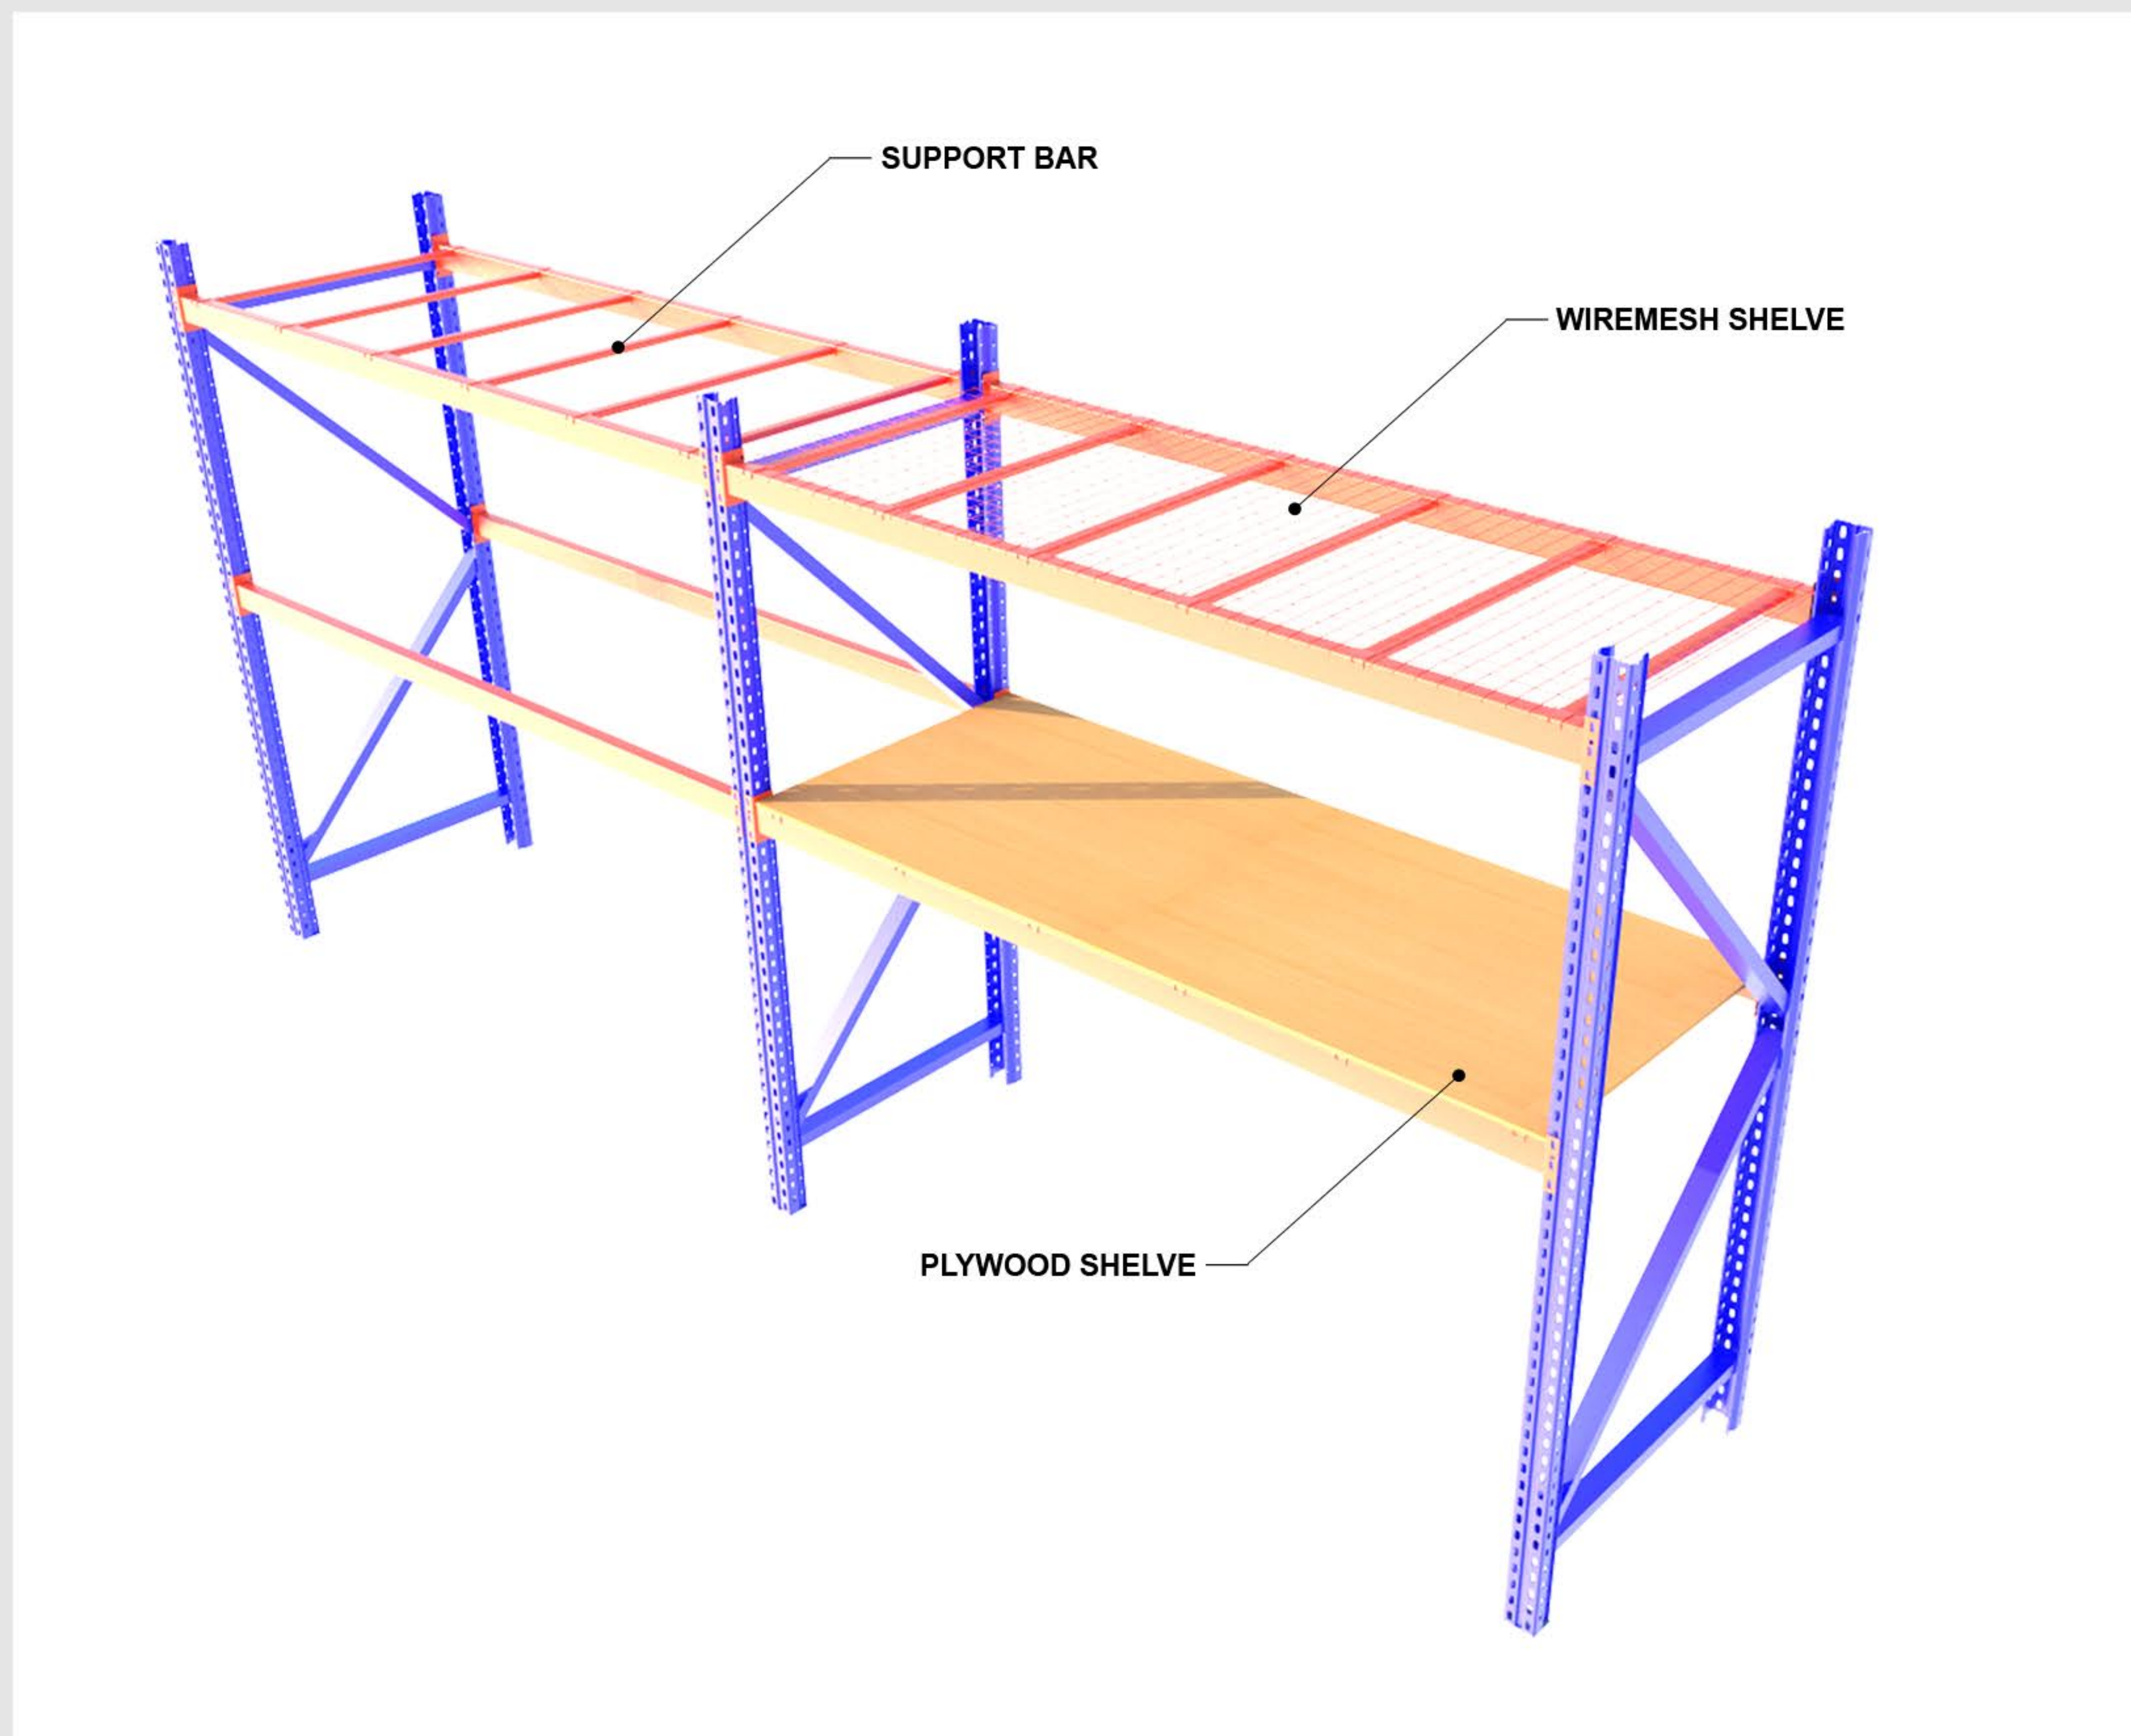

## SELECTIVE RACKING SYSTEM

### UPRIGHT FRAME

STANDARD HEIGHT ARE 2450mm, 5500mm, & 7500mm  
CUSTOMIZE HEIGHT IS SUBJECT FOR REQUEST

### ADJUSTABLE BEAM

STANDARD LENGTH ARE 2500mm, & 2700mm  
CUSTOMIZE HEIGHT IS SUBJECT FOR REQUEST

## AVAILABLE IN STANDARD SIZES

2500mL or 2700mL x 2450mH

2500mL or 2700mL x 5500mH

2500mL or 2700mL x 7500mH