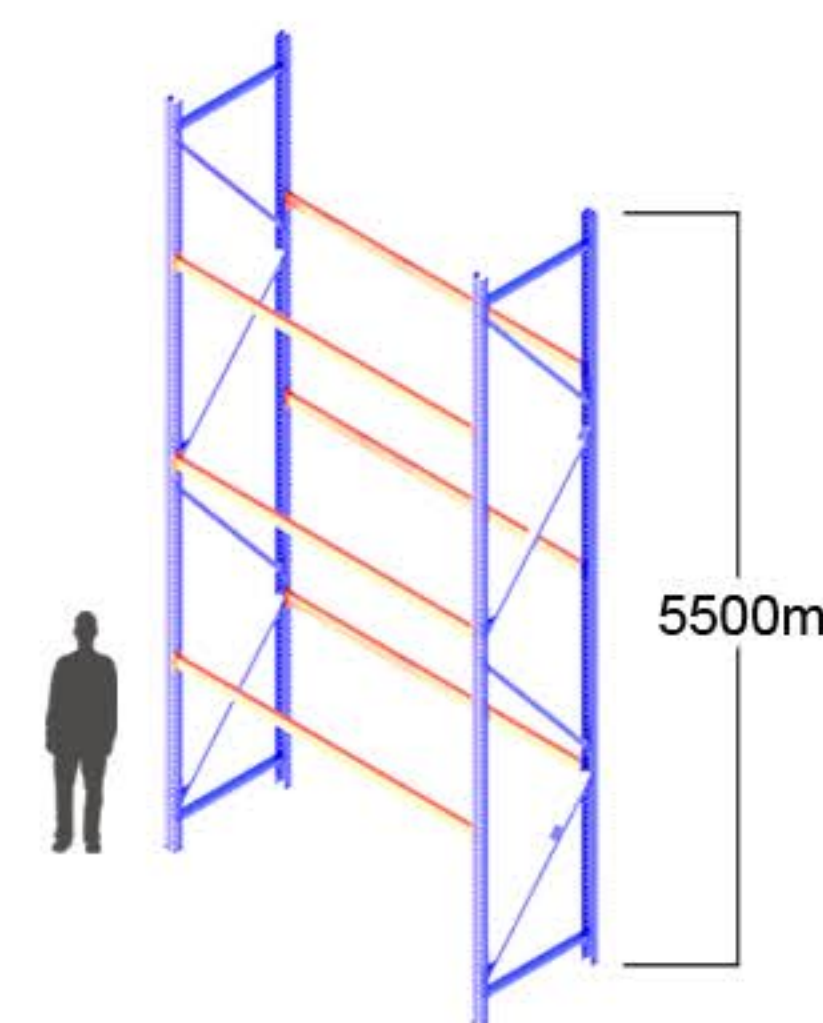

### ADJUSTABLE BEAM

STANDARD LENGTH ARE 2500mm, & 2700mm  
CUSTOMIZE HEIGHT IS SUBJECT FOR REQUEST

### SUPPORT BAR

ADDING SUPPORT BAR IS OPTIONAL FOR PALLET RACK.  
SUPPORT BAR IS NEEDED IF WIREMESH AND PLYWOOD SHELVES IS USED.

## AVAILABLE IN STANDARD SIZES

2500mL or 2700mL x 2450mH

2500mL or 2700mL x 5500mH

2500mL or 2700mL x 7500mH