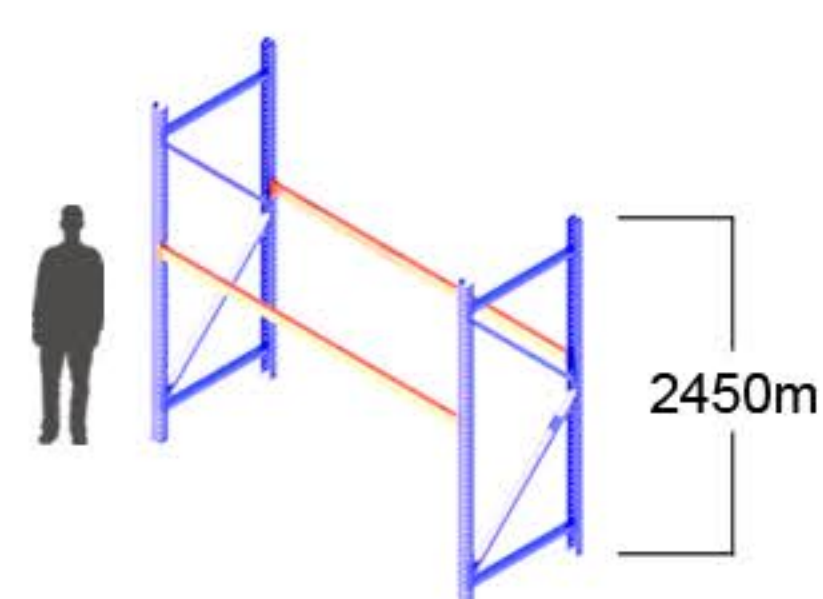

### ADJUSTABLE BEAM

STANDARD LENGTH ARE 2500mm, & 2700mm  
CUSTOMIZE HEIGHT IS SUBJECT FOR REQUEST

## AVAILABLE IN STANDARD SIZES

2500mL or 2700mL x 2450mH

2500mL or 2700mL x 5500mH

2500mL or 2700mL x 7500mH