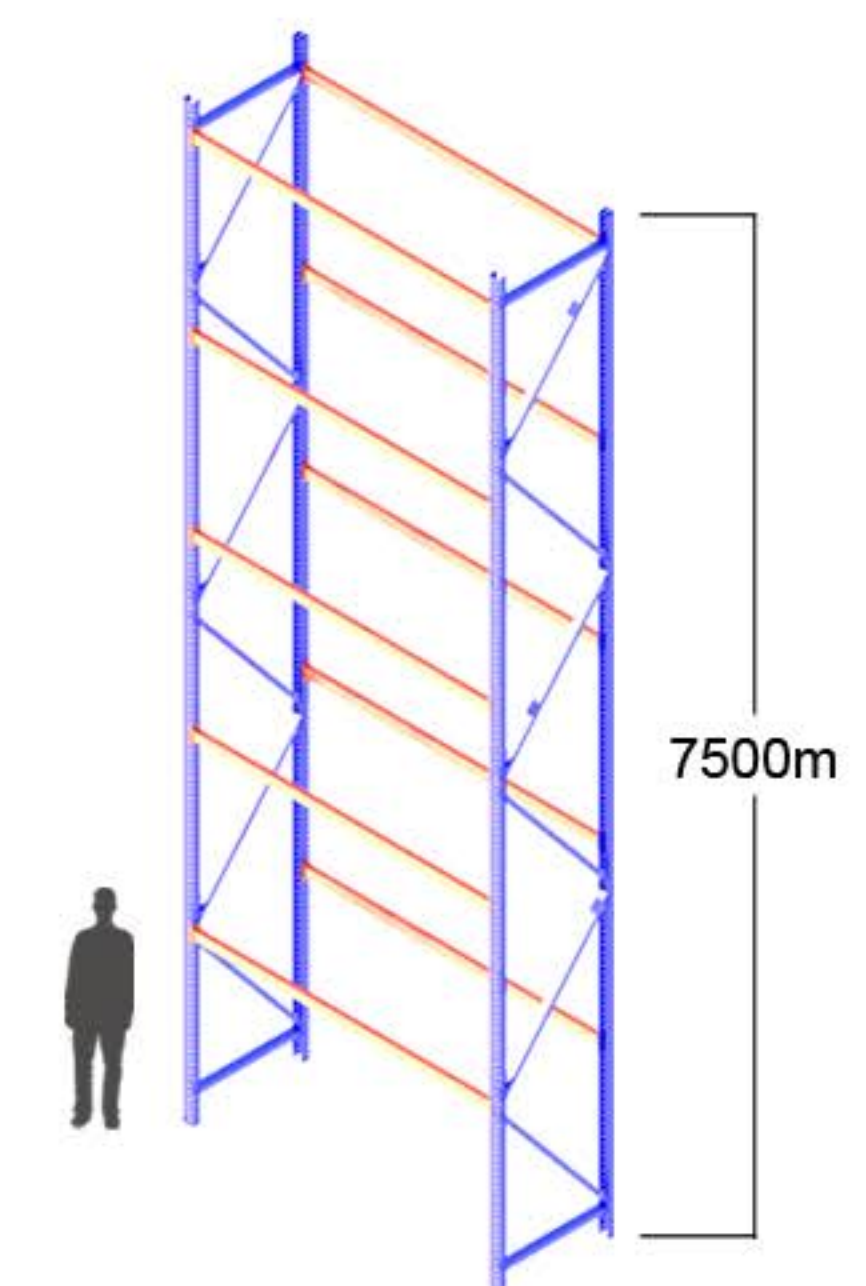

### UPRIGHT FRAME

STANDARD HEIGHT ARE 2450mm, 5500mm, & 7500mm  
CUSTOMIZE HEIGHT IS SUBJECT FOR REQUEST

### ADJUSTABLE BEAM

STANDARD LENGTH ARE 2500mm, & 2700mm  
CUSTOMIZE HEIGHT IS SUBJECT FOR REQUEST

## AVAILABLE IN STANDARD SIZES

2500mL or 2700mL x 2450mH

2500mL or 2700mL x 5500mH

2500mL or 2700mL x 7500mH